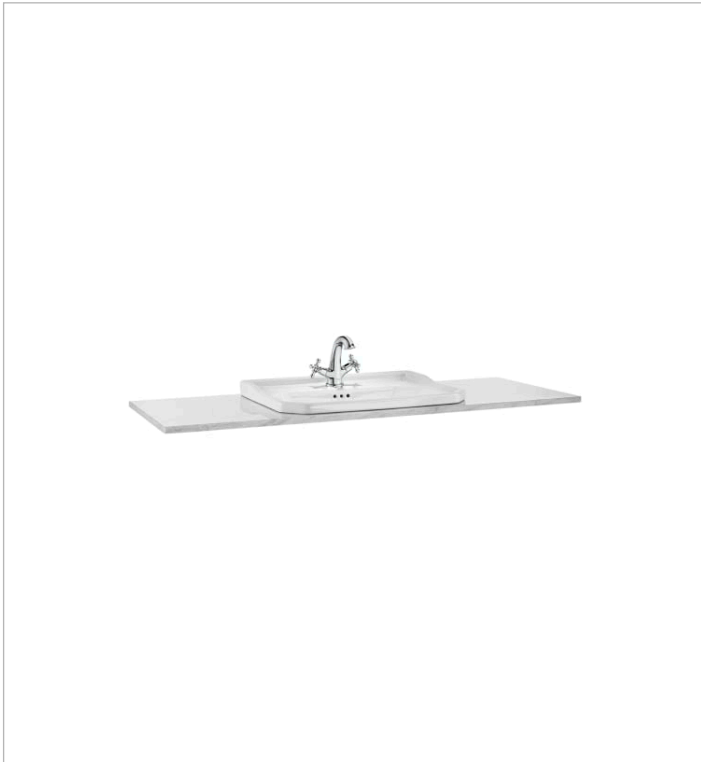

CARMEN**Marble countertop for base unit**

DIMENSIONS

Length 1300 mm
Width 495 mm

COLOURS AND FINISHES

420 Venato White

PRICE (VAT INCLUDED)

£669.86**FEATURES**

Basin position: Central

Basin type: Drop-in / In countertop

Material: Marble

Suitable for: Base unit

Tap position: On the basin

BOUGHT TOGETHER FREQUENTLY

In countertop vitreous china basin

3270A5..0

In countertop vitreous china basin

3270A5..3

Base unit for countertop basin

857136...

Carmen

Carmen is a tribute to one of Roca's most iconic basins of the 1940s, which comes back with a clear vintage character to become a vitreous china and furniture collection with the latest innovations in the design of bathroom spaces.